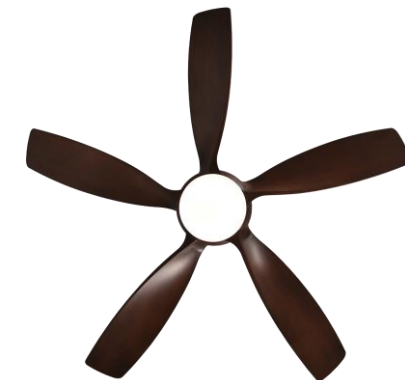

AIRBENA

CFL54-D3510

Size# 54 inch

Blade# ABS

Lightening# Triple Color

Motor# DC/Inverter Motor